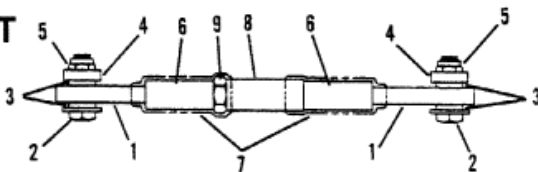

**DUAL STEERING KIT**

Parts List						
Ref	Class	Part	Description	Qty	Comment	Footnote
-		97933A 4	DUAL STEERING KIT	-	QUANTITIES: (97933A4) - 1, (979	
-		97933A 5	DUAL STEERING KIT	-	QUANTITIES: (97933A4) - 0, (979	
1		97933 1	STEERING EYE	-	QUANTITIES: (97933A4) - 2, (979	
1		97933A 1	STEERING EYE	-	QUANTITIES: (97933A4) - 0, (979	
2	10	90041	SCREW (1-5/8")	-	QUANTITIES: (97933A4) - 2, (979	
2	10	90043	SCREW (2-3/8")	-	QUANTITIES: (97933A4) - 1, (979	
3	23	66751	SPACER (1/4")	-	QUANTITIES: (97933A4) - 2, (979	
3	12	71970	WASHER	-	QUANTITIES: (97933A4) - 5, (979	
4		19617	BRACKET	-	QUANTITIES: (97933A4) - 2, (979	
5	11	34863	NUT	-	QUANTITIES: (97933A4) - 2, (979	
6	23	23651	SLEEVE	-	QUANTITIES: (97933A4) - 2, (979	
7		97931	TUBING	-	QUANTITIES: (97933A4) - 2, (979	
8		814951 1	COUPLER	-	QUANTITIES: (97933A4) - 1, (979	
8		97932 1	LINK ROD TUBE	-	QUANTITIES: (97933A4) - 0, (979	
9	11	42099	JAM NUT	-	QUANTITIES: (97933A4) - 1, (979	